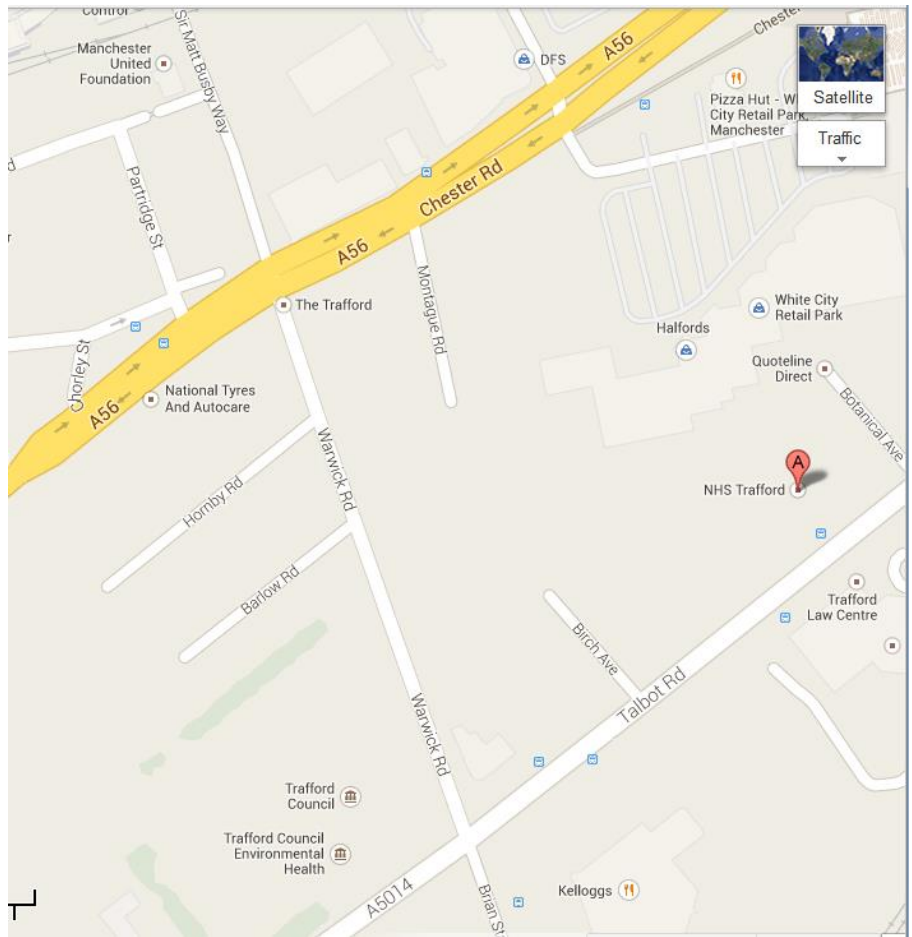

VCAT | Voluntary & Community Action Trafford

How to find us:

Ground Floor,
Oakland House,
Talbot Road,
Old Trafford,
M16 0PQ

t: 0161 872 8563
vcat@vcatrafford.org
www.vcatrafford.org/where-find-us

Oakland House is a recognised landmark building, conveniently located within walking distance in between both Old Trafford and Trafford Bar Metrolink Stations.

You can access Oakland House via bus routes 79, 253, 255, 256 & 263 along Talbot Road and Chester Road.

We are within a short distance from the M602 and M60 motorways.

Car Parking

There is very limited car parking space available, so the best option for parking is at Lancashire County Council Cricket Club, less than a 5 min walk also on Talbot Road, £3 per day or Old Trafford Metrolink is just behind the Cricket Club again less than 5 min walk.

Another option is 2 hours FREE at Tesco on Chester Road, you can walk through their car park and then the Town Hall's car park onto Warwick Road, cross over, Warwick House is on the corner of Warwick Road and Talbot Road, turn left and Oakland House is the tallest office block on your left.